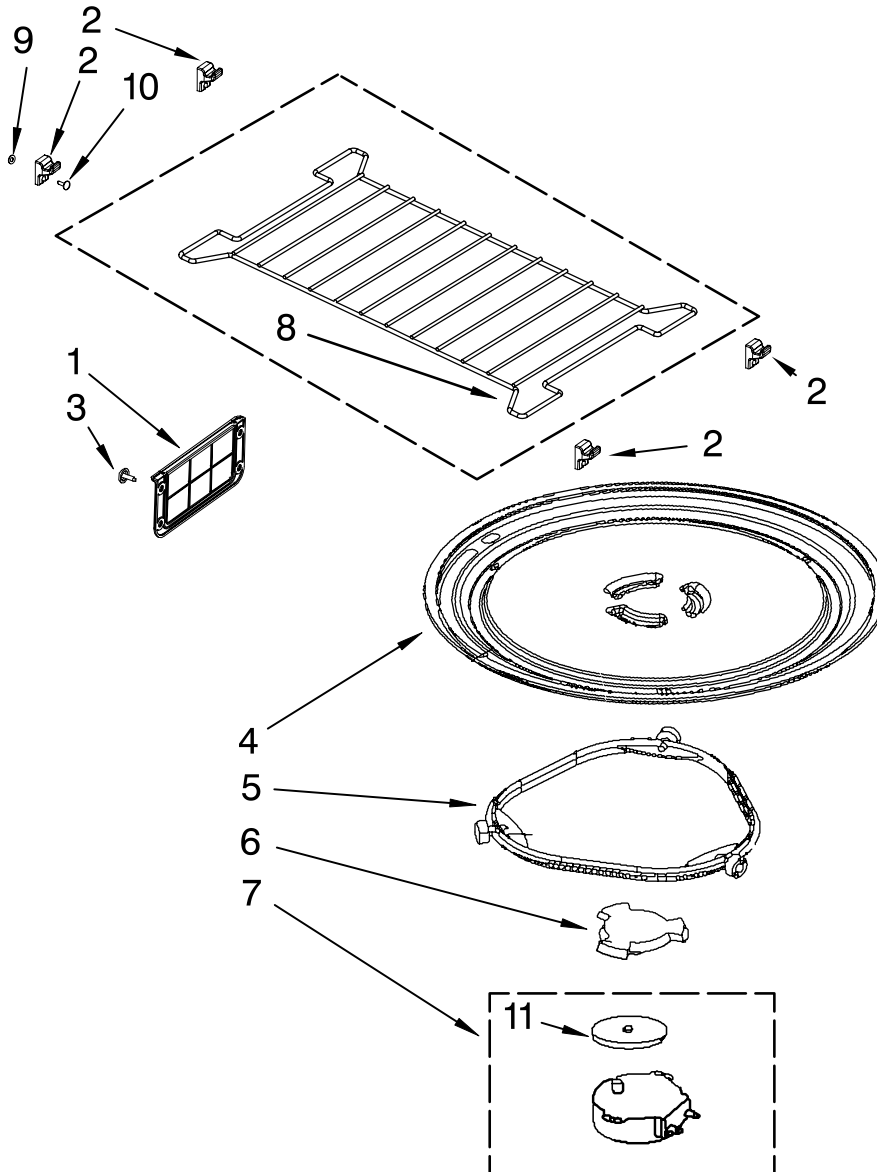

TURNTABLE PARTS

For Models: MMV6180WW0, MMV6180WB0, MMV6180WS0
(White) (Black) (Stainless)

Illus. No.	Part No.	DESCRIPTION
1	W10249516	Cover, Inlet Includes Nails and Bushings
2	W10245207	HookS(4)
3	W10138801	Plastic Rivets(4)
4	4393799	Turntable
5	8206227	Ring, Turntable
6	8206228	Driver, Turntable
7	W10143959	Motor, Turntable
8	W10249618	Rack
9	W10107790	Washer
10	8206618	Screw
11	W10164716	Seal, Waterproof

FOR ORDERING INFORMATION REFER TO PARTS PRICE LIST